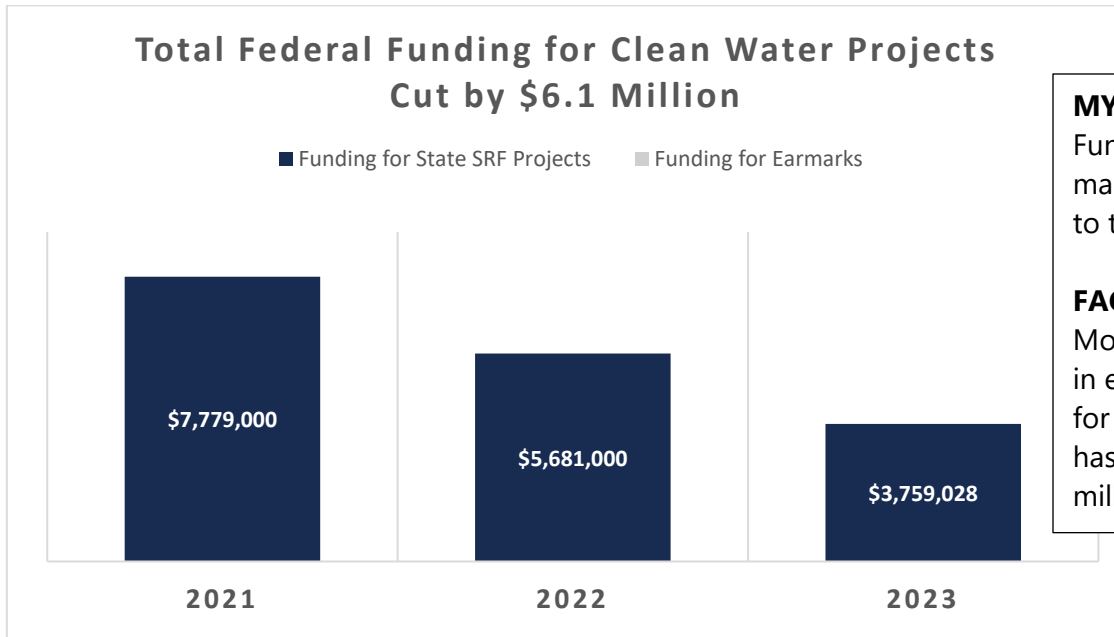

Montana: Annual Federal Funding for Drinking Water Projects

Note: 2023 is an estimated allotment for state SRF projects based on the 2018-2022 allotment formula. A new allotment formula will be adopted for 2023-2026.

Note: The 2023 SRF allotment is an estimate based on the 2018-2022 allotment formula. A new allotment formula will be adopted for 2023-2026.

Montana: Annual Federal Funding for Clean Water Projects

Note: 2023 is an estimated allotment for state SRF projects.