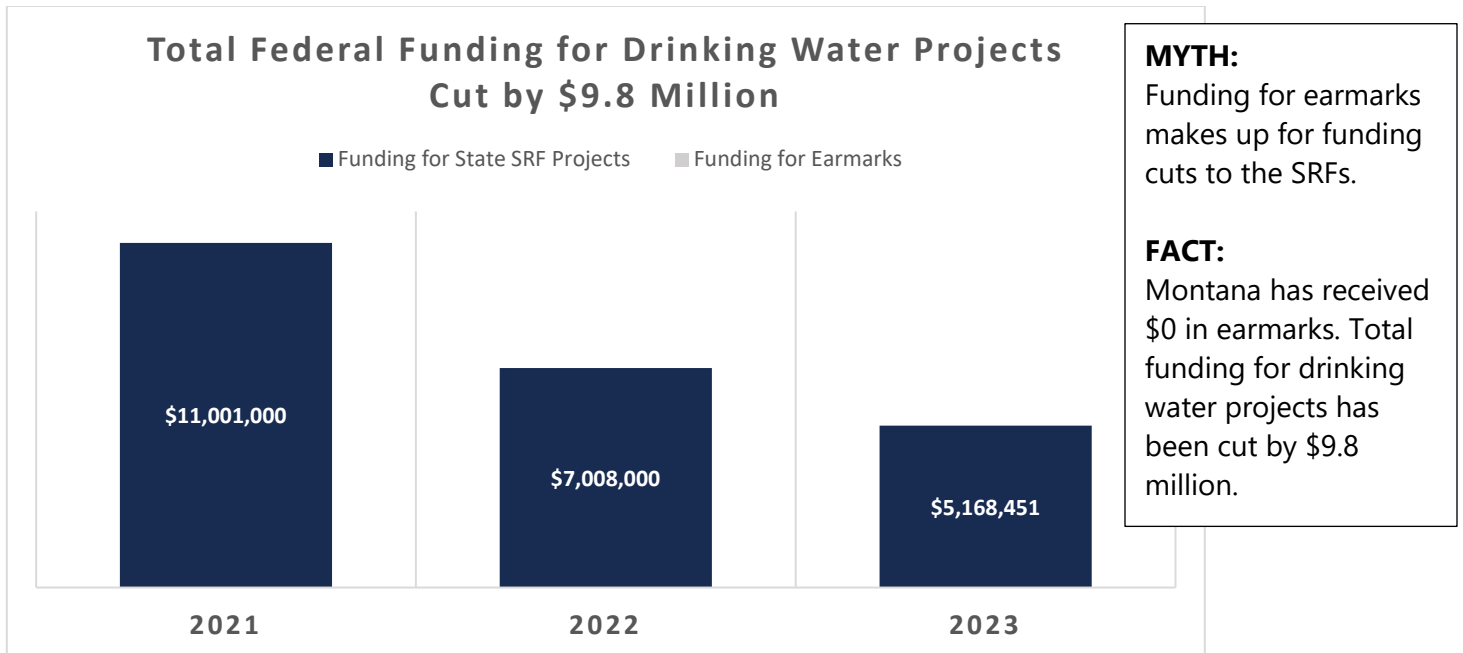

Montana: Annual Federal Funding for Drinking Water Projects

Note: 2023 is an estimated allotment for state SRF projects based on the 2018-2022 allotment formula. A new allotment formula will be adopted for 2023-2026.

Note: The 2023 SRF allotment is an estimate based on the 2018-2022 allotment formula. A new allotment formula will be adopted for 2023-2026.

Montana: Annual Federal Funding for Clean Water Projects

Note: 2023 is an estimated allotment for state SRF projects.

Note: 2023 is an estimated allotment for state SRF projects.