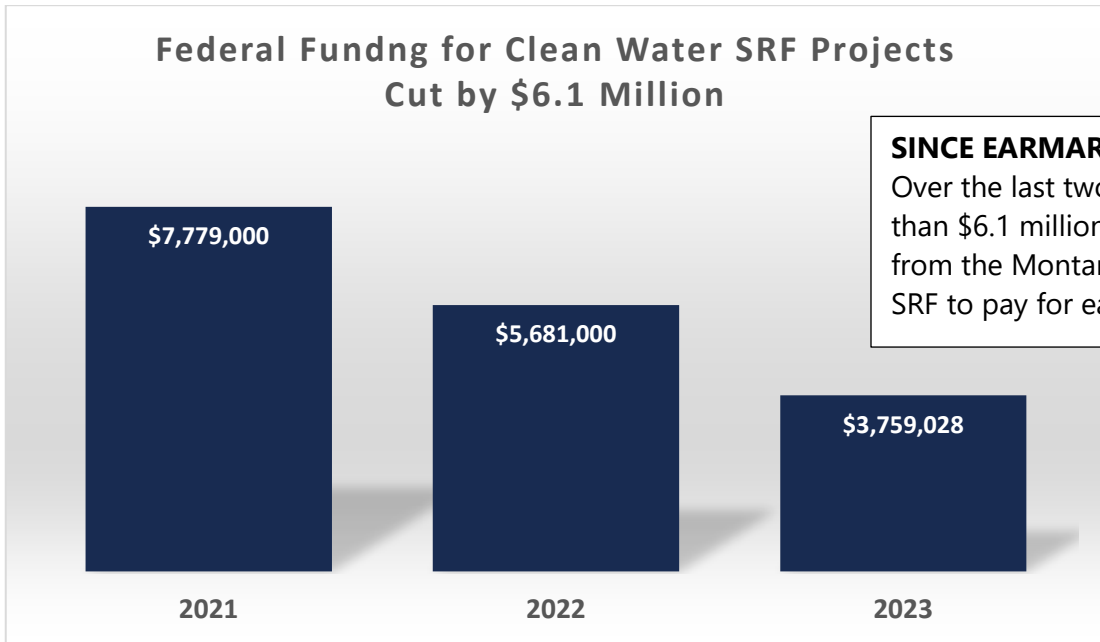

Montana: Annual Federal Funding for Drinking Water Projects

Note: 2023 is an estimated allotment for state SRF projects based on the 2018-2022 allotment formula. A new allotment formula will be adopted for 2023-2026.

Note: The 2023 SRF allotment is an estimate based on the 2018-2022 allotment formula. A new allotment formula will be adopted for 2023-2026.

Montana: Annual Federal Funding for Clean Water Projects

Note: 2023 is an estimated allotment for state SRF projects.