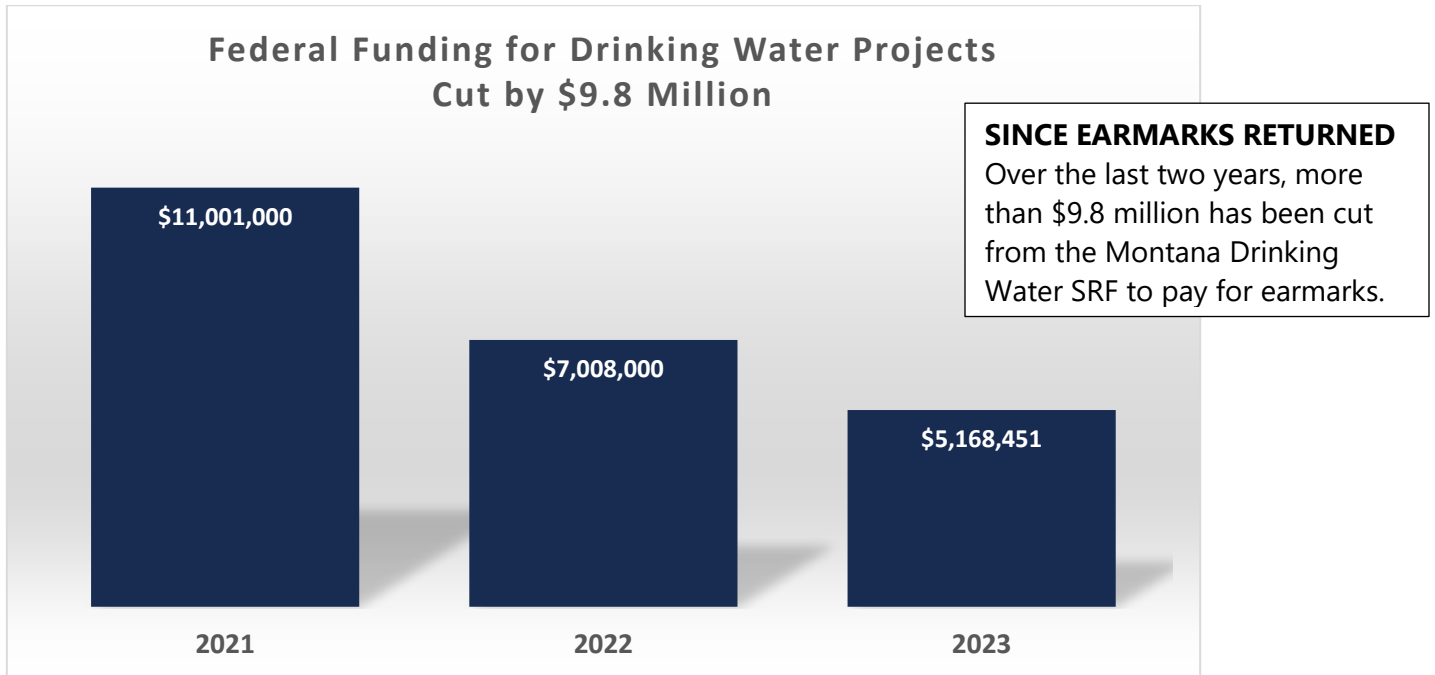

Montana: Annual Federal Funding for Drinking Water Projects

Note: 2023 is an estimated allotment for state SRF projects based on the 2018-2022 allotment formula. A new allotment formula will be adopted for 2023-2026.

Note: The 2023 SRF allotment is an estimate based on the 2018-2022 allotment formula. A new allotment formula will be adopted for 2023-2026.

Montana: Annual Federal Funding for Clean Water Projects

Note: 2023 is an estimated allotment for state SRF projects.